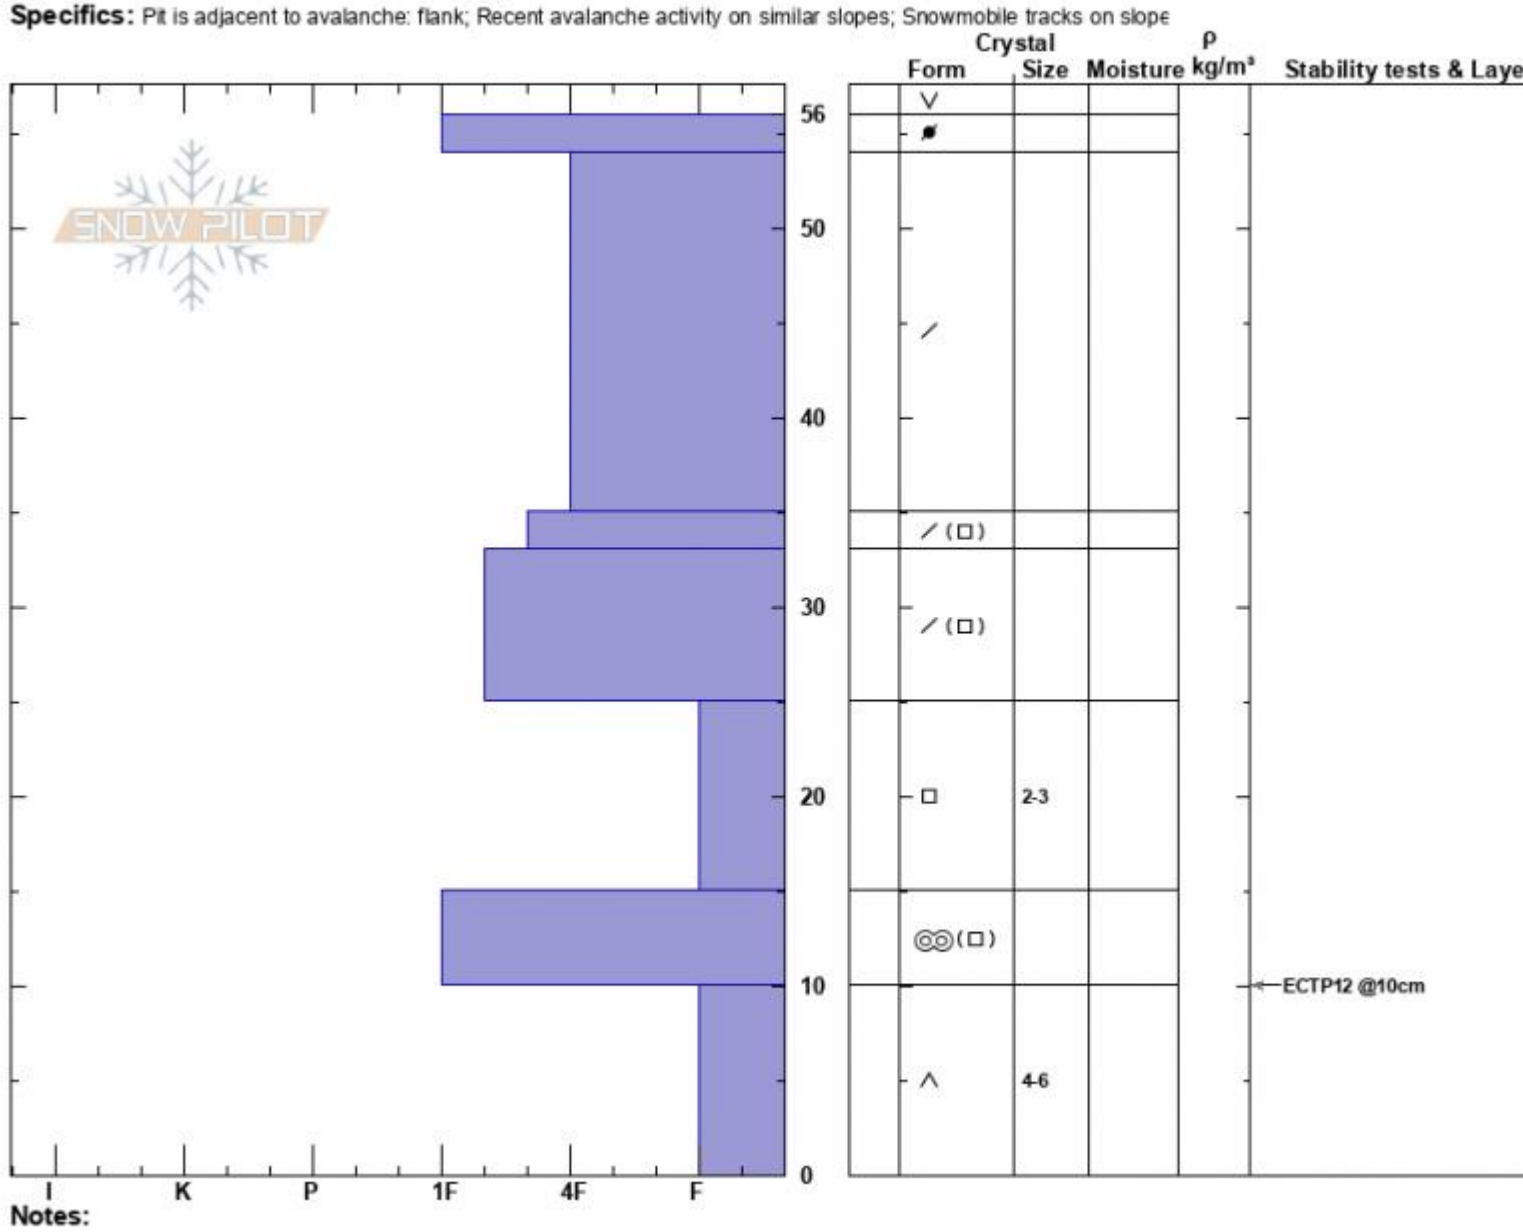

Muddy-Bear Divide
 Madison Range-N
 MT
 Elevation: 9400 ft
 Aspect: 80°
 Specifics: Pit is adjacent to avalanche: flank; Recent avalanche activity on similar slopes; Snowmobile tracks on slope

Ian Hoyer
 12/19/2023 - 12:00pm
 Co-ord: 45.18512N, -111.45623W
 Slope Angle: 34°
 Wind Loading: no

Stability: Fair
 Air Temperature:
 Sky Cover: BKN
 Precipitation: NO
 Wind: Calm

HS:56
 PF:55
 Layer Notes:
 25-15cm: Problematic layer

Advisory Region
 Northern Madison
 Longitude
 -111.38W
 Latitude
 45.17N