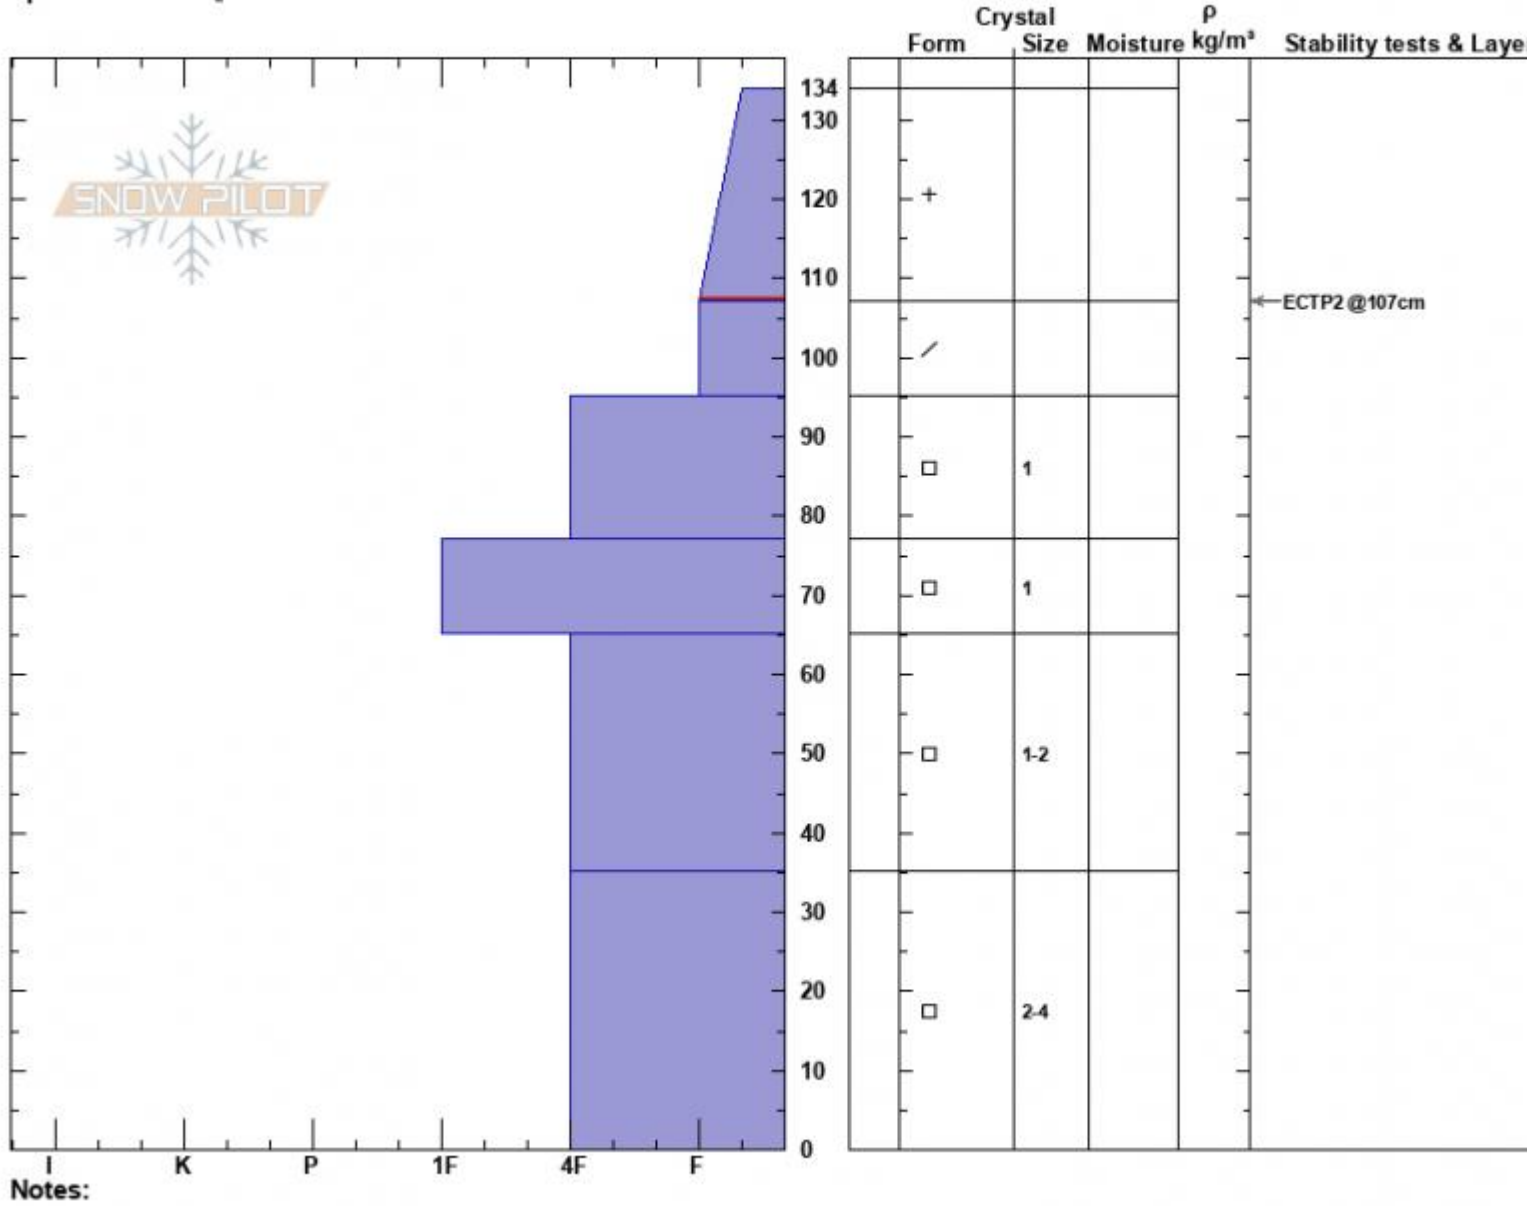

Mt Ellis  
 Gallatin Range-N  
 MT  
 Elevation: 7150 ft  
 Aspect: 80°  
 Specifics: Cracking

Doug Chabot-Admin  
 02/14/2023 - 11:00am  
 Co-ord: 45.58896N, -110.96046W  
 Slope Angle:  
 Wind Loading: yes

Stability: Poor  
 Air Temperature: -9°C  
 Sky Cover: OVC  
 Precipitation: S1  
 Wind: E Light Breeze

HS:134 Layer Notes:  
 PF:134 134-107cm:Problematic layer

Advisory Region  
 Northern Gallatin  
 Longitude  
 -110.96W  
 Latitude  
 45.58N  
 Northern Gallatin, 2023-02-14