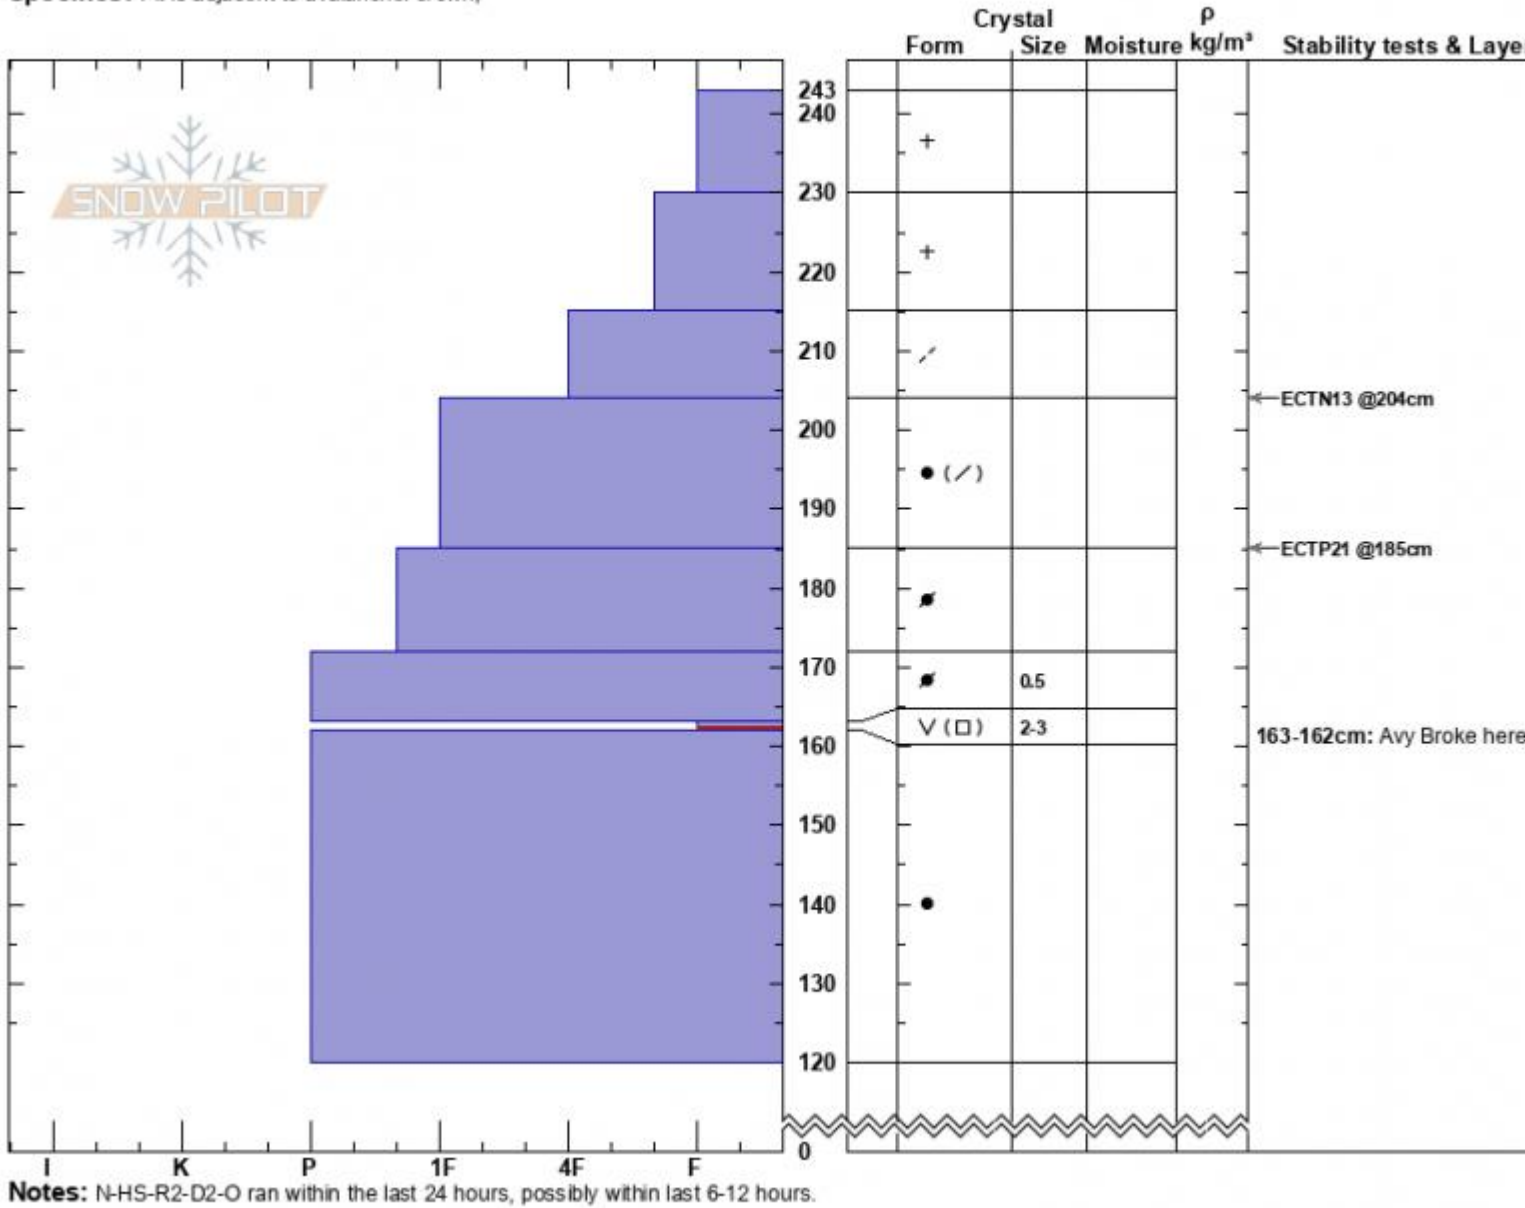

Sunlight Basin, Crown  
 Madison Range-S  
 MT  
 Elevation: 9469 ft  
 Aspect: 75°  
 Specifics: Pit is adjacent to avalanche: crown;

Alex Marienthal  
 01/28/2023 - 11:25am  
 Co-ord: 44.97474N, -111.31396W  
 Slope Angle: 37°  
 Wind Loading: previous

Stability: Poor  
 Air Temperature: -17°C  
 Sky Cover: OVC  
 Precipitation: S-1  
 Wind: NE Calm

HS:243  
 Layer Notes:  
 163-162cm: Avy Broke here  
 163-162cm: Problematic layer

Advisory Region  
 Southern Madison  
 Longitude  
 -111.31W  
 Latitude  
 44.97N

**Avalanche Details:** [Many natural slides in Taylor Fork Southern Madison, 2023-01-28](#)