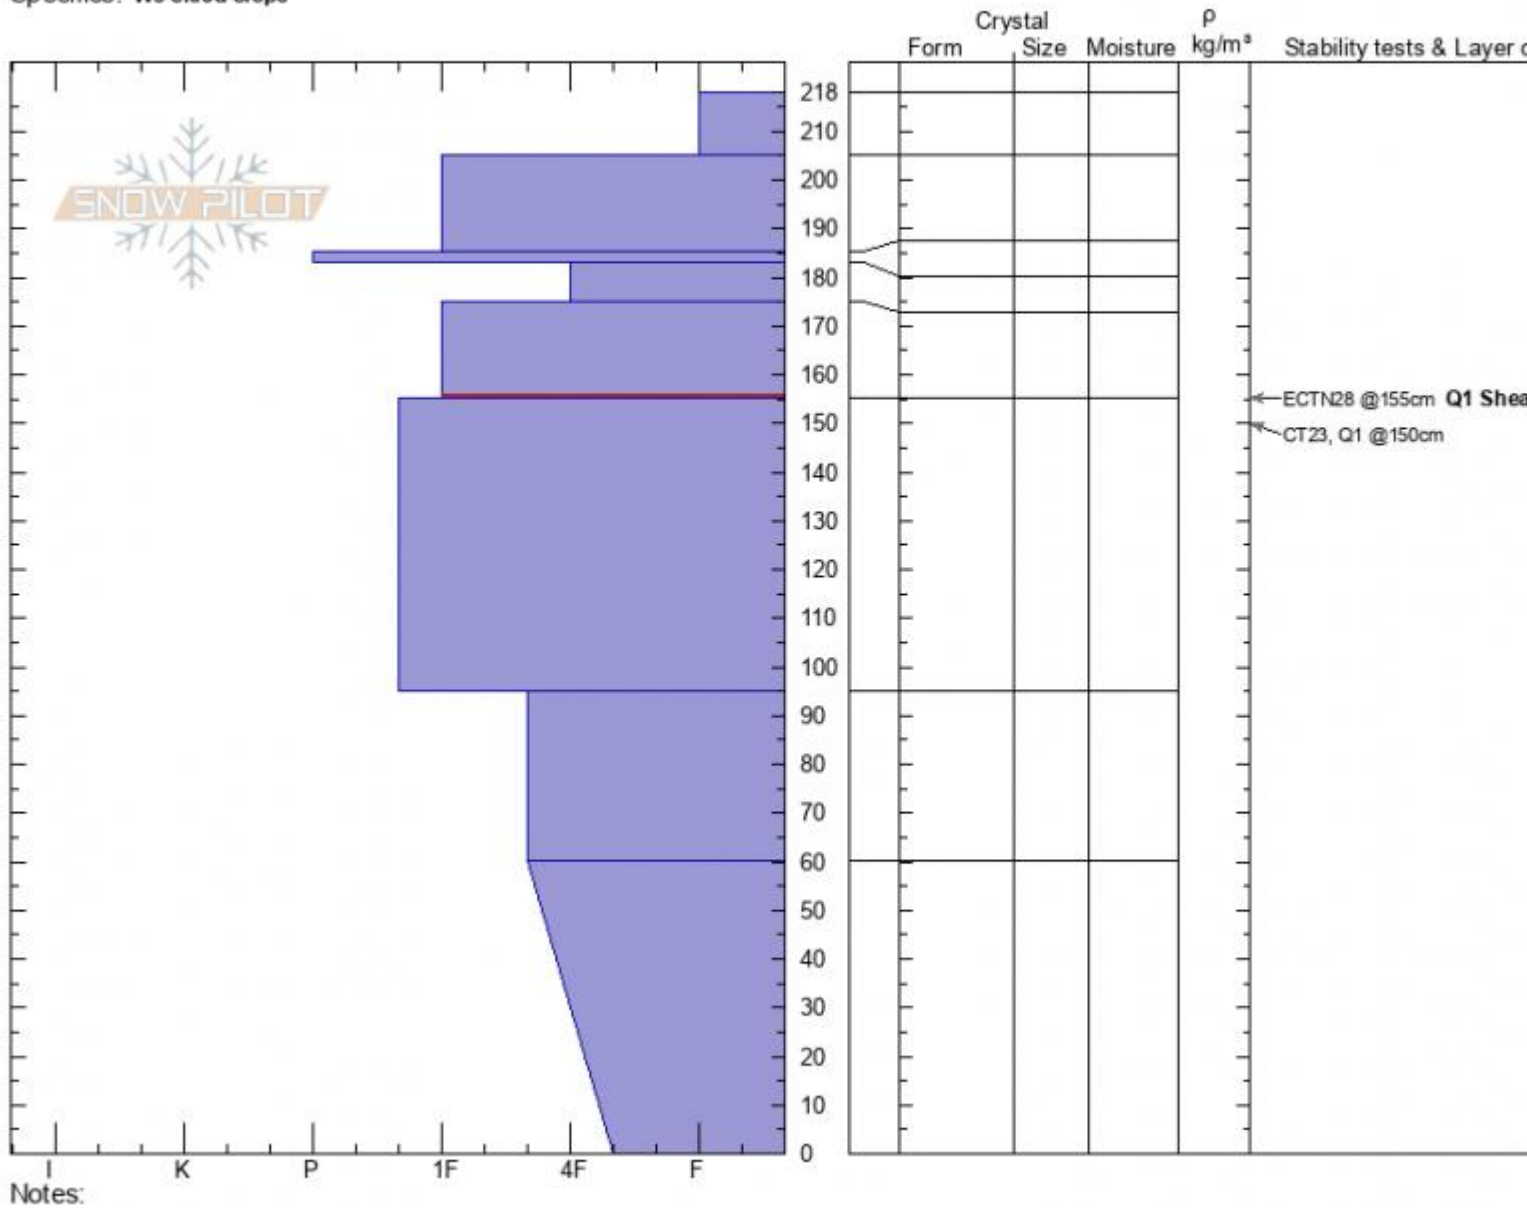

**Dudley Creek**  
**Madison Range-N**  
**MT**  
 Elevation: **2502 m**  
 Aspect: **NE**  
 Specifics: **We skied slope**

**Erich Schreier**  
**03/27/2021 - 7:00pm**  
 Co-ord: **45.28594N, -111.28725W**  
 Slope Angle: **32°**  
 Wind Loading: **previous**

Stability:  
 Air Temperature: **0°C**  
 Sky Cover: **CLR**  
 Precipitation: **NO**  
 Wind: **S Calm**

**HS: 218** Layer Notes:  
 175-155cm: **Problematic layer**

Advisory Region  
 Northern Madison  
 Longitude  
 -111.29W  
 Latitude  
 45.29N