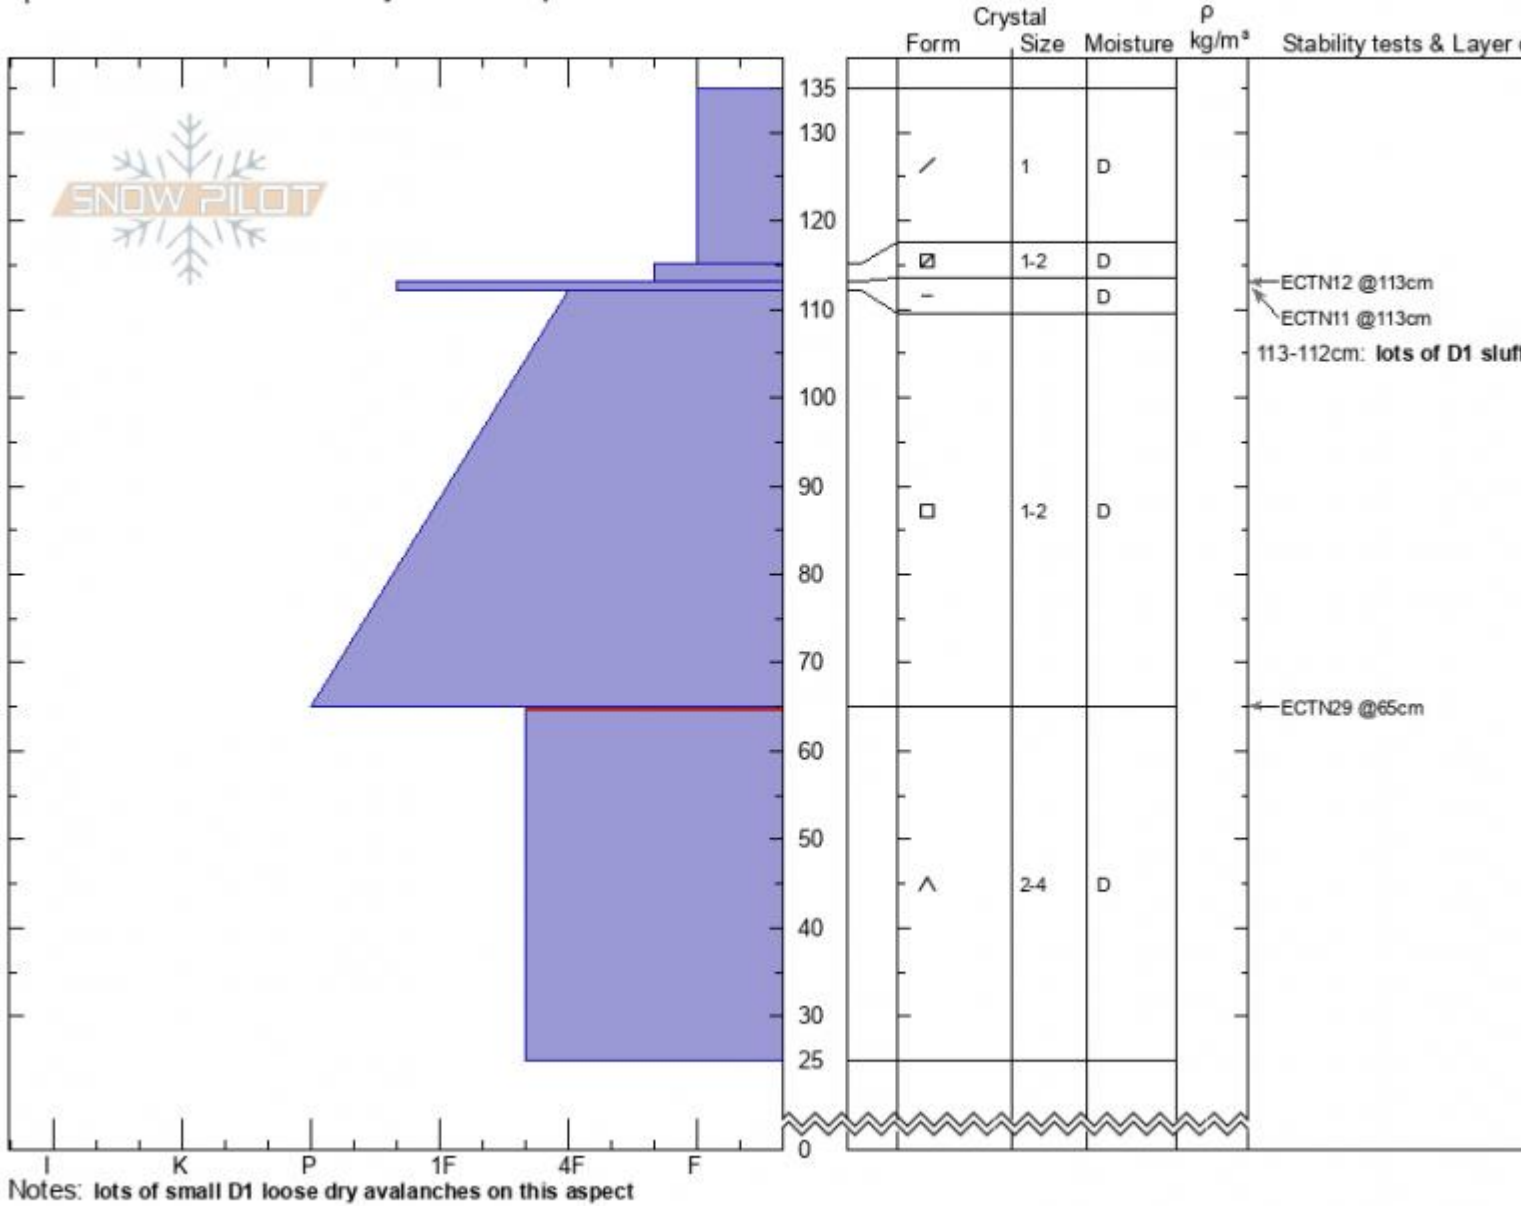

**The Throne**  
**Bridger Range**  
**MT**  
 Elevation: **7883 ft**  
 Aspect: **NE**  
 Specifics: Recent avalanche activity on similar slopes

**Zach Keskinen**  
**01/26/2021 - 12:15pm**  
 Co-ord: **45.87524N, -110.95308W**  
 Slope Angle: **32°**  
 Wind Loading: **previous**

Stability:  
 Air Temperature: **-4°C**  
 Sky Cover: **FEW**  
 Precipitation: **S-1**  
 Wind: **SE Light Breeze**

HS: **135** Layer Notes:  
 PF: **35** 113-112cm: lots of D1 sluffs on  
 65-25cm: Problematic layer

Advisory Region  
 Bridger Range  
 Longitude  
 -110.95W  
 Latitude  
 45.88N  
**Avalanche Details:** [Loose Dry Avalanches on the Throne](#)  
 Bridger Range, 2021-01-26