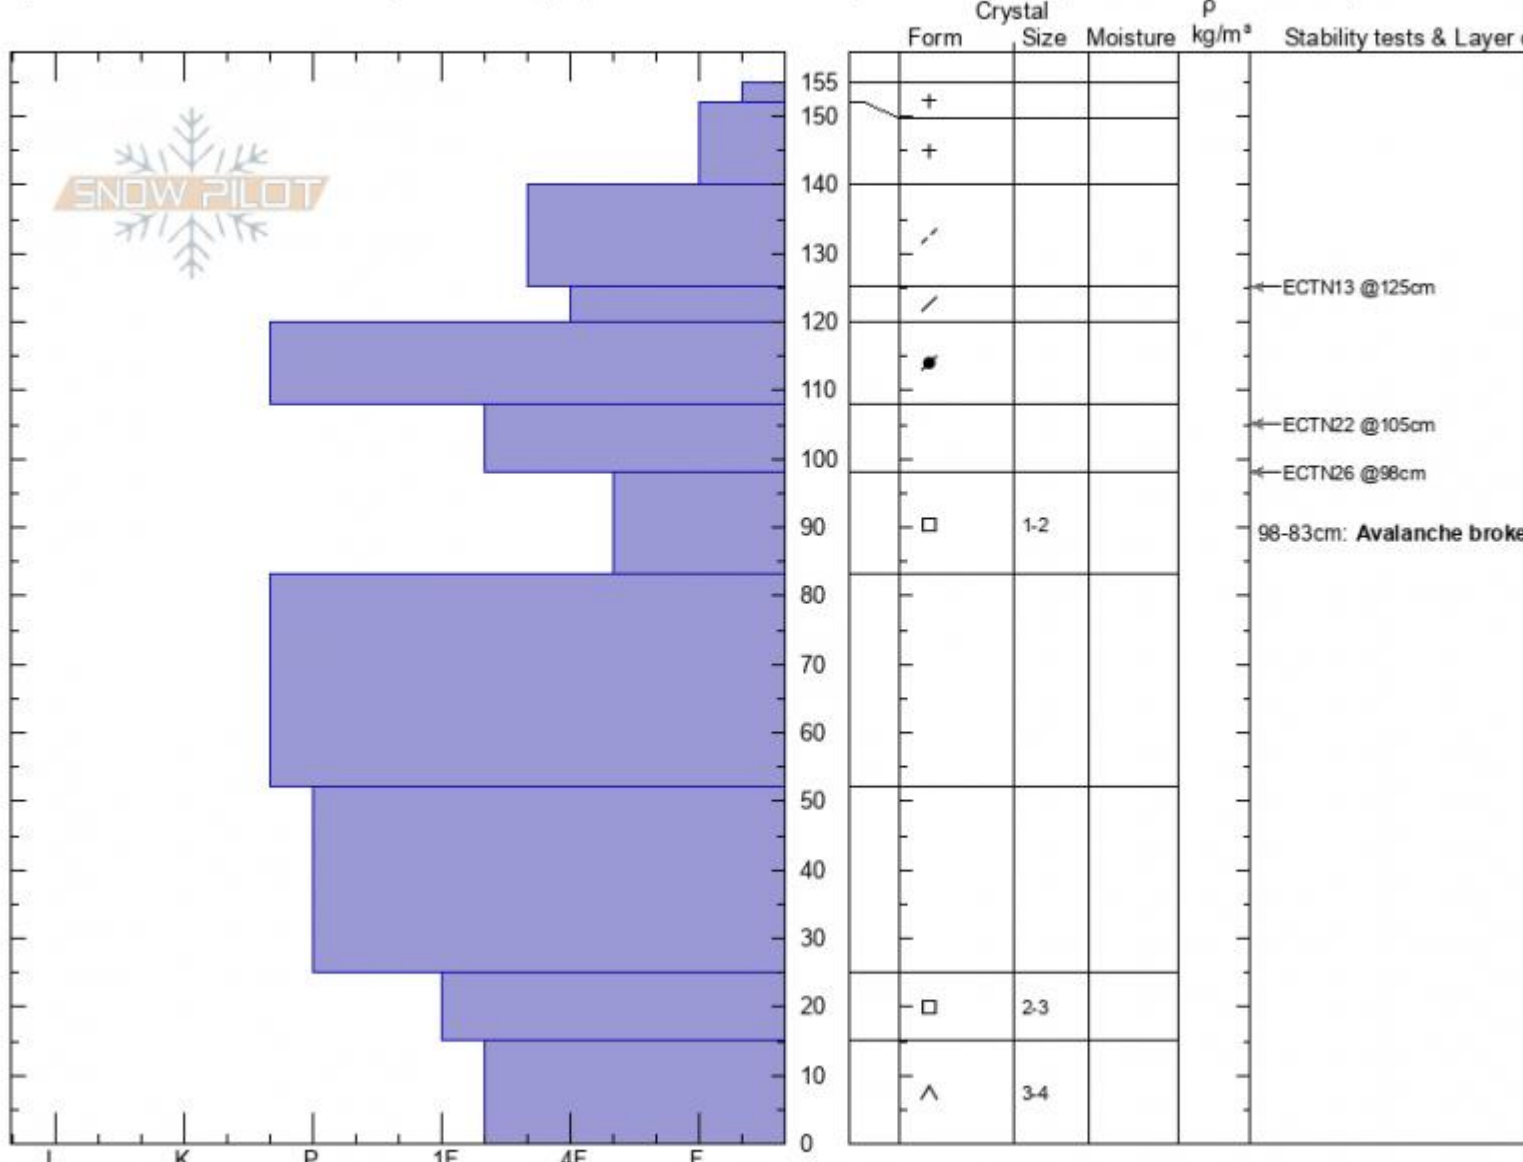

Beaver Creek Crown
 Madison Range-N
 MT
 Elevation: 9400 ft
 Aspect: 5°

Ian Hoyer
 01/08/2021 - 12:00pm
 Co-ord: 45.16978N, -111.36992W
 Slope Angle: 37°
 Wind Loading: previous

Stability: **poor**
 Air Temperature: 19°F
 Sky Cover: **FEW**
 Precipitation: **NO**
 Wind: **Calm**

HS: 155 Layer Notes:
 98-83cm: **Avalanche broke on b**
 98-83cm: **Problematic layer**

Specifics: Recent avalanche activity on similar slopes; Recent avalanche activity on different slopes; Snowmobile tracks on slope

Notes: Dug in the crown of an avalanche triggered by a snowmobiler the previous afternoon (1/7/21).

Advisory Region
 Northern Madison
 Longitude
 -111.38W
 Latitude
 45.17N

Avalanche Details: [Rider triggered large, wide slide on Buck Ridge](#)
 Northern Madison, 2021-01-08