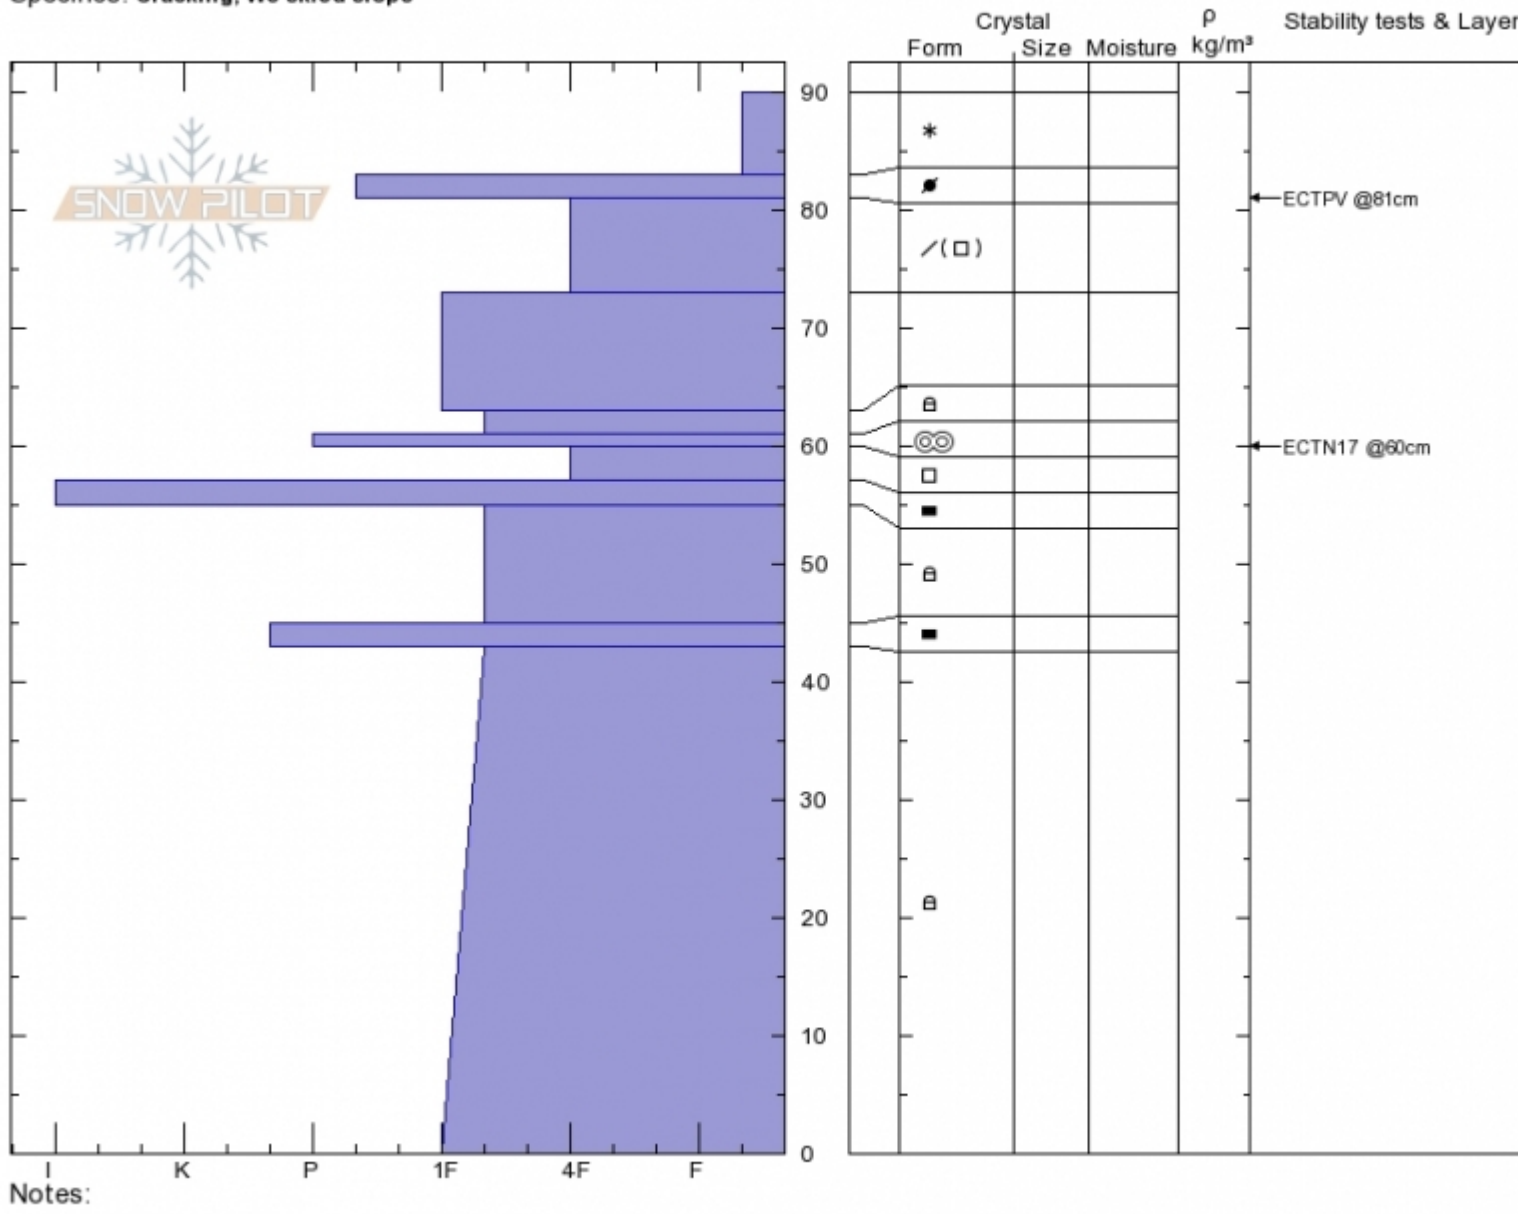

Fairy Lake/Pomp Pk.  
 Bridger Range  
 MT  
 Elevation: 8406 ft  
 Aspect: 80°  
 Specifics: Cracking; We skied slope

Alex Marienthal  
 12/29/2019 - 10:34am  
 Co-ord: 45.90768N, -110.96999W  
 Slope Angle: 35°  
 Wind Loading:

Stability: **Good**  
 Air Temperature:  
 Sky Cover: **BKN**  
 Precipitation: **S-1**  
 Wind: **Calm**

HS:90 Layer Notes:

Advisory Region  
 Bridger Range  
 Longitude  
 -110.96W  
 Latitude  
 45.90N

**Forecast link:** [GNFAC Avalanche Forecast for Tue Dec 31, 2019](#)  
 Bridger Range, 2019-12-29