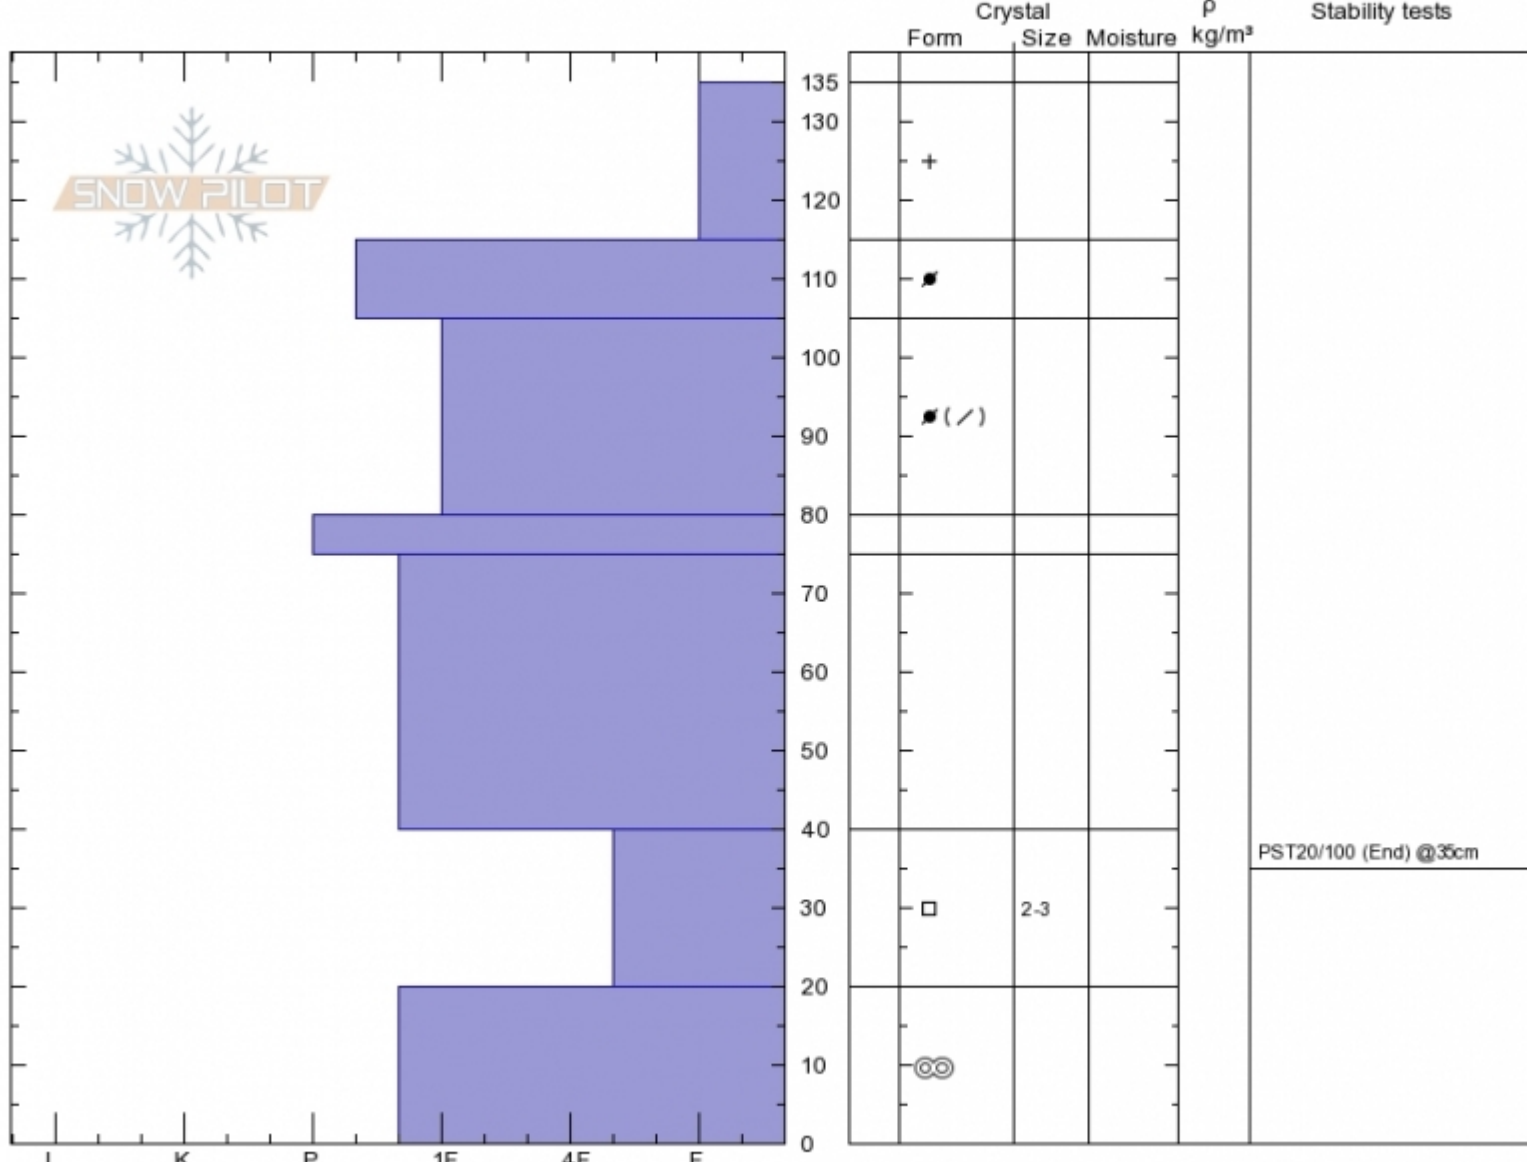

BuckRidge Crown AMu
Madison Range-N
MT
 Elevation: **9346 ft**
 Aspect: **100°**
 Specifics: Pit is adjacent to avalanche: crown; Recent activity on similar slopes; Recent activity on different slopes; Snowmobile track

Alex Marienthal
Mon Feb 18 11:00 2019
 Co-ord: **45.17575N, -111.37260W**
 Slope Angle: **38°**
 Wind Loading: **previous**

Stability:
 Air Temperature:
 Sky Cover: **SCT**
 Precipitation: **S-1**
 Wind: **Calm**

HS135
 Stability Test Notes

Layer No
 20-40: Pr

Notes: Crown profile of snowmobile triggered avalanche on 2/17/19. AMu-R3-D2-O. None caught. Dug in average section of 2.5-5' deep c

Advisory Region
 Northern Madison
Avalanche Details: [Snowmobile-triggered avalanche on First Yellowmule](#)
 Northern Madison, 2019-02-21