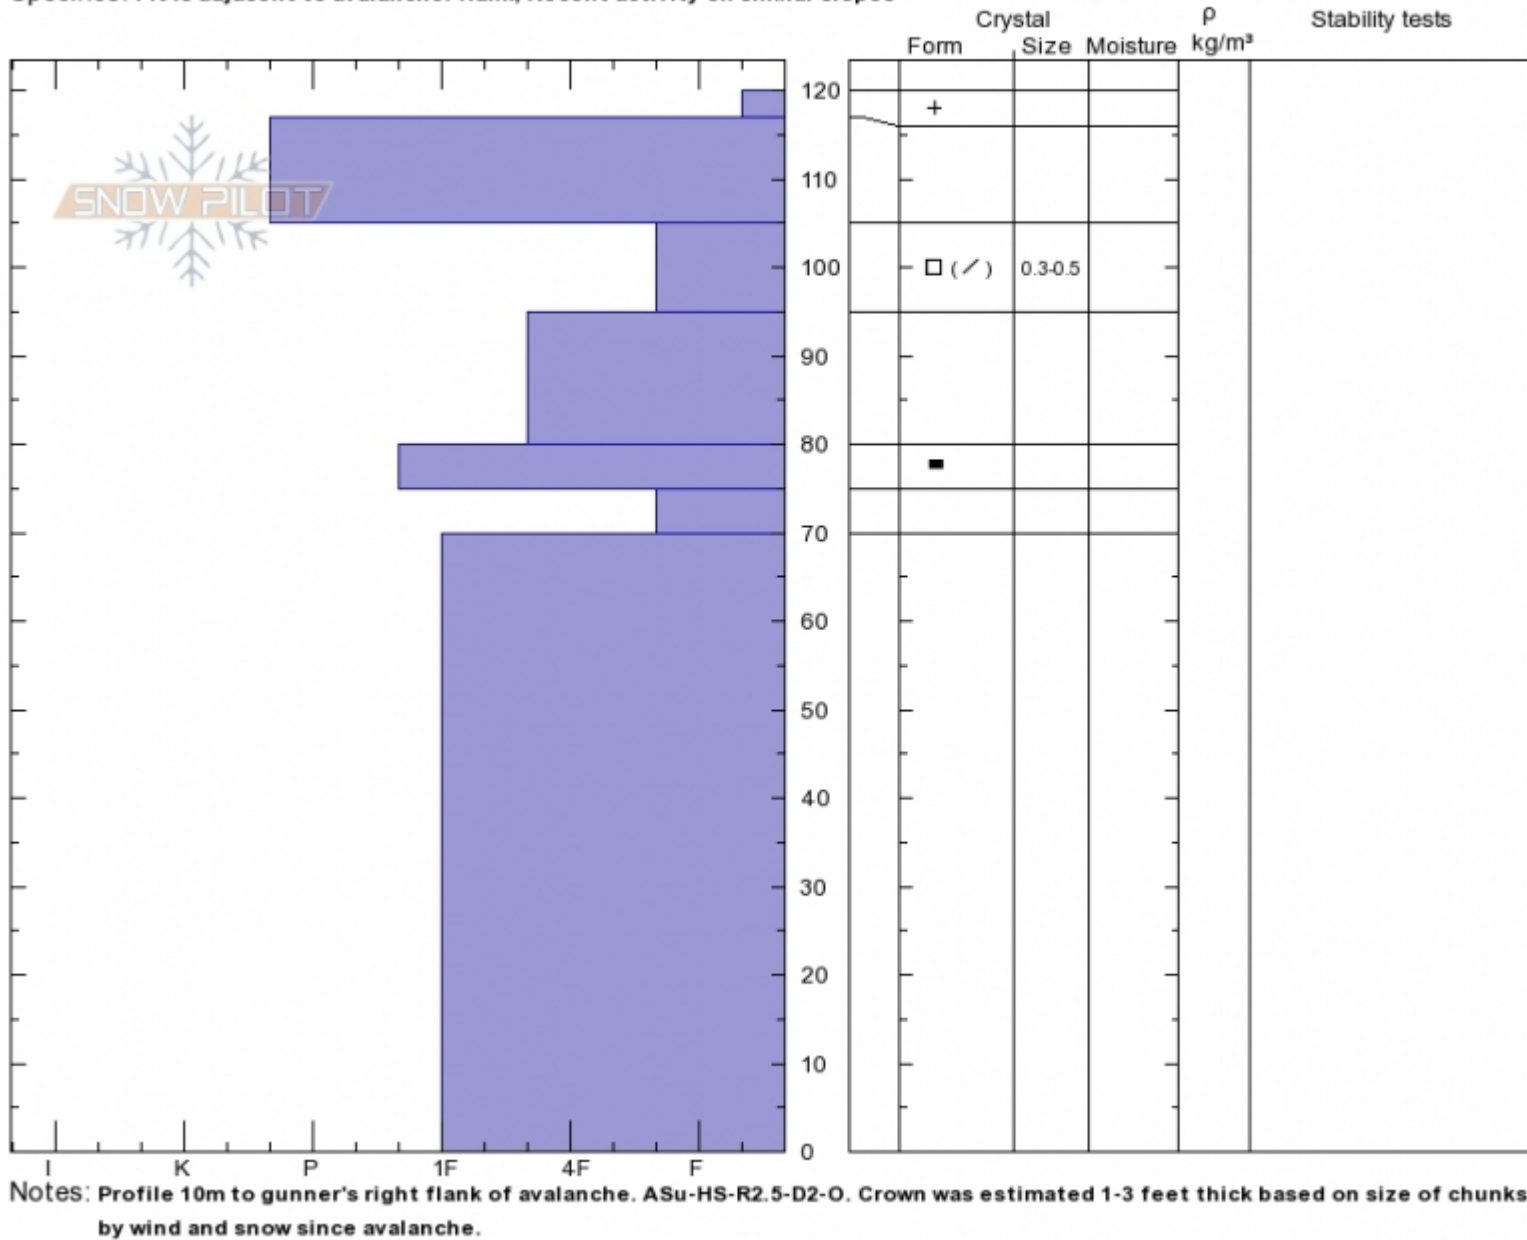

Imp Peak Avalanche
Madison Range-S
MT
 Elevation: **9880 ft**
 Aspect: **30°**
 Specifics: **Pit is adjacent to avalanche: flank; Recent activity on similar slopes**

Alex Marienthal
Mon Oct 9 11:45 2017
 Co-ord: **44.99686N, -111.45666W**
 Slope Angle: **27°**
 Wind Loading: **previous**

Stability:
 Air Temperature:
 Sky Cover: **CLR**
 Precipitation: **NO**
 Wind:

HS120

Layer No
 95-105: P
 0-70: (avg)

Advisory Region
 Southern Madison

Forecast link: [GNFAC Avalanche Forecast for Sat Oct 14, 2017](#)
 Southern Madison, 2017-10-11