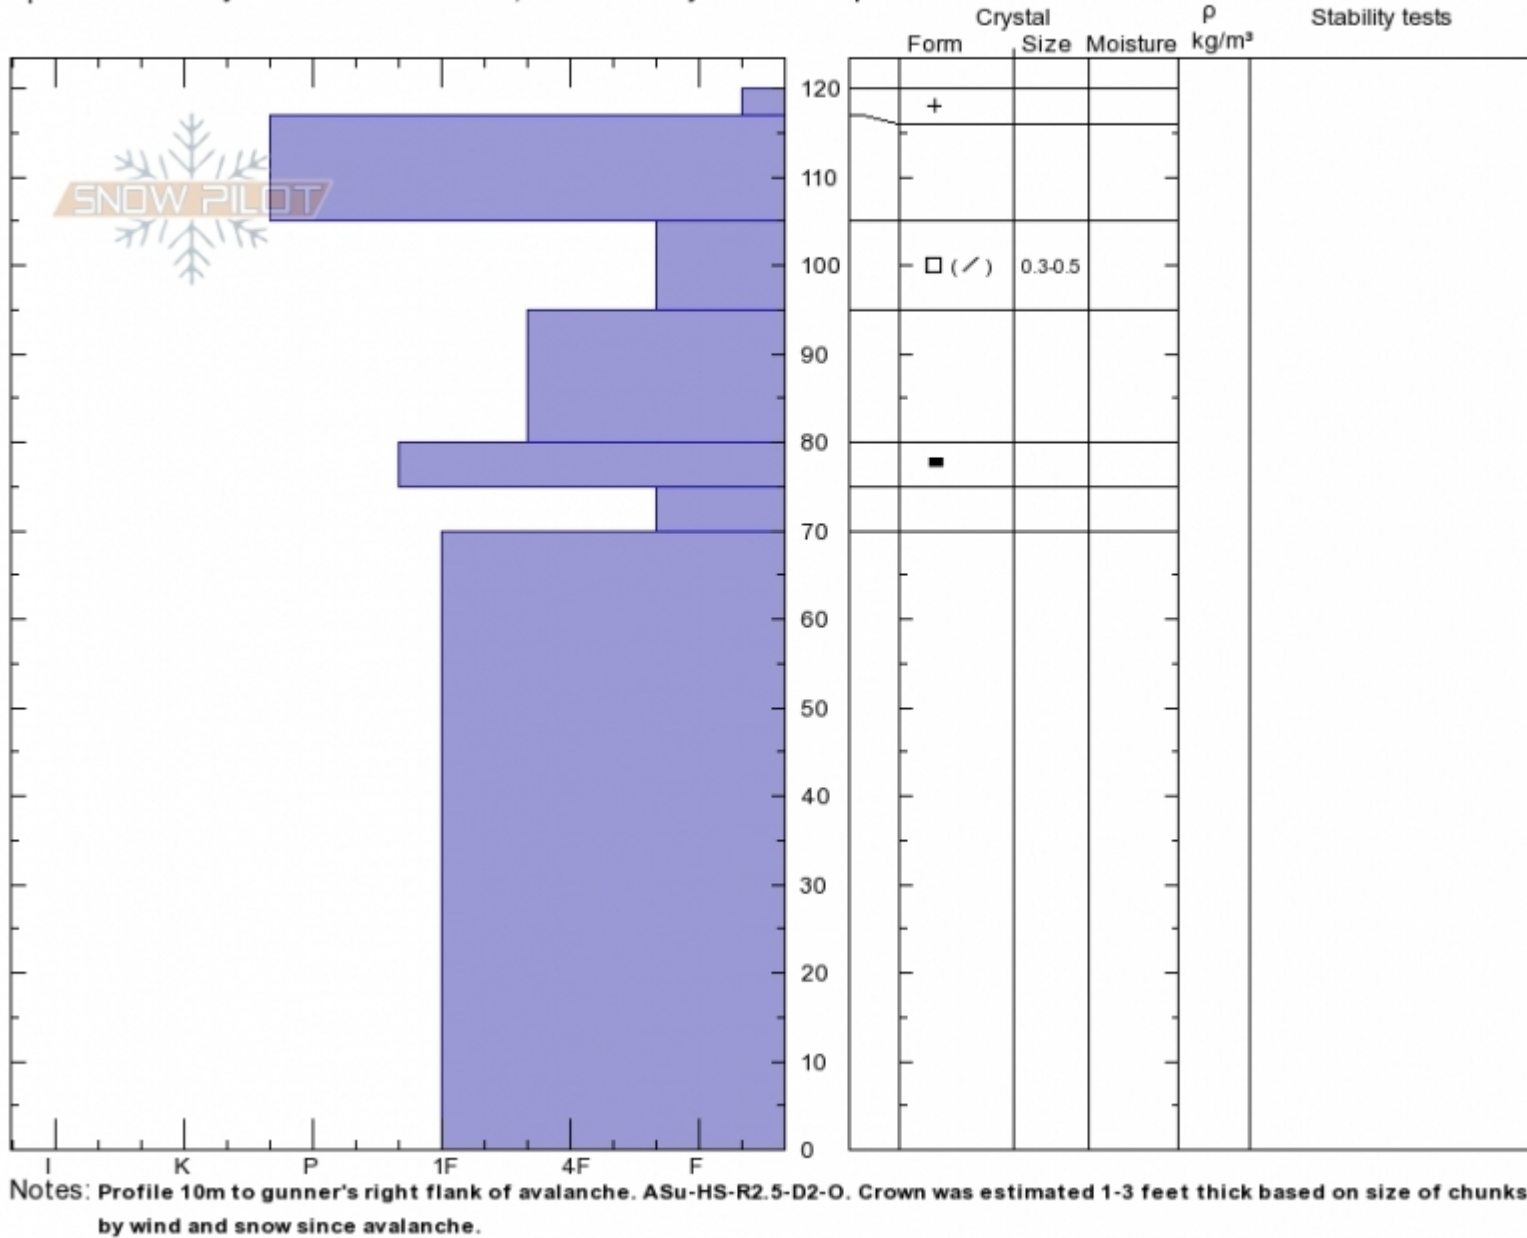

**Imp Peak Avalanche**  
**Madison Range-S**  
**MT**  
 Elevation: **9880 ft**  
 Aspect: **30°**  
 Specifics: **Pit is adjacent to avalanche: flank; Recent activity on similar slopes**

**Alex Marienthal**  
**Mon Oct 9 11:45 2017**  
 Co-ord: **44.99686N, -111.45666W**  
 Slope Angle: **27°**  
 Wind Loading: **previous**

Stability:  
 Air Temperature:  
 Sky Cover: **CLR**  
 Precipitation: **NO**  
 Wind:

Layer No  
**95-105: P**  
**0-70: (avg**

Advisory Region  
 Southern Madison

**Forecast link:** [GNFAC Avalanche Forecast for Sat Oct 14, 2017](#)  
 Southern Madison, 2017-10-11